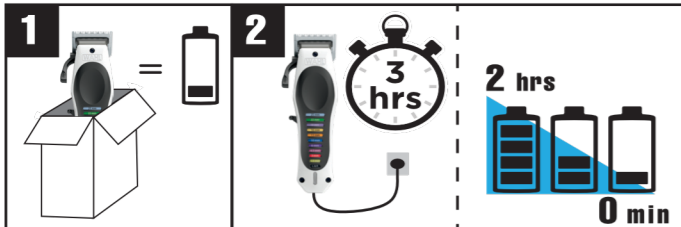

چیتنملا لیلید

www.wahl-consumer.com

© 2025
Wahl® is a registered trademark
of Wahl Clipper Corporation
Revised 06/25 V2

USB Specs:
 Model No.: WUSB1
 Input: 5VDC, 500mA min.
 Output: 2.5W, 5VDC, 500mA max.